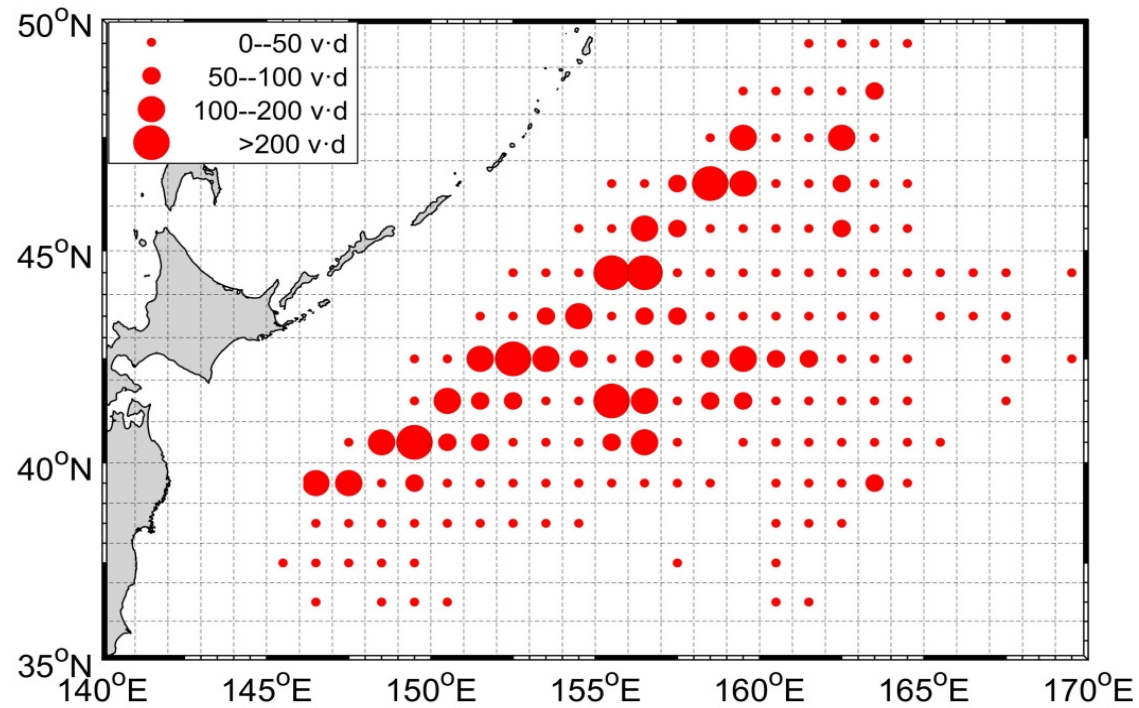

Pacific Saury Fishery in China

Main fishing season :

June to November

Catch (ton)

2018:

90338 t

2018:
49 vessels
5057 days

Thank you !