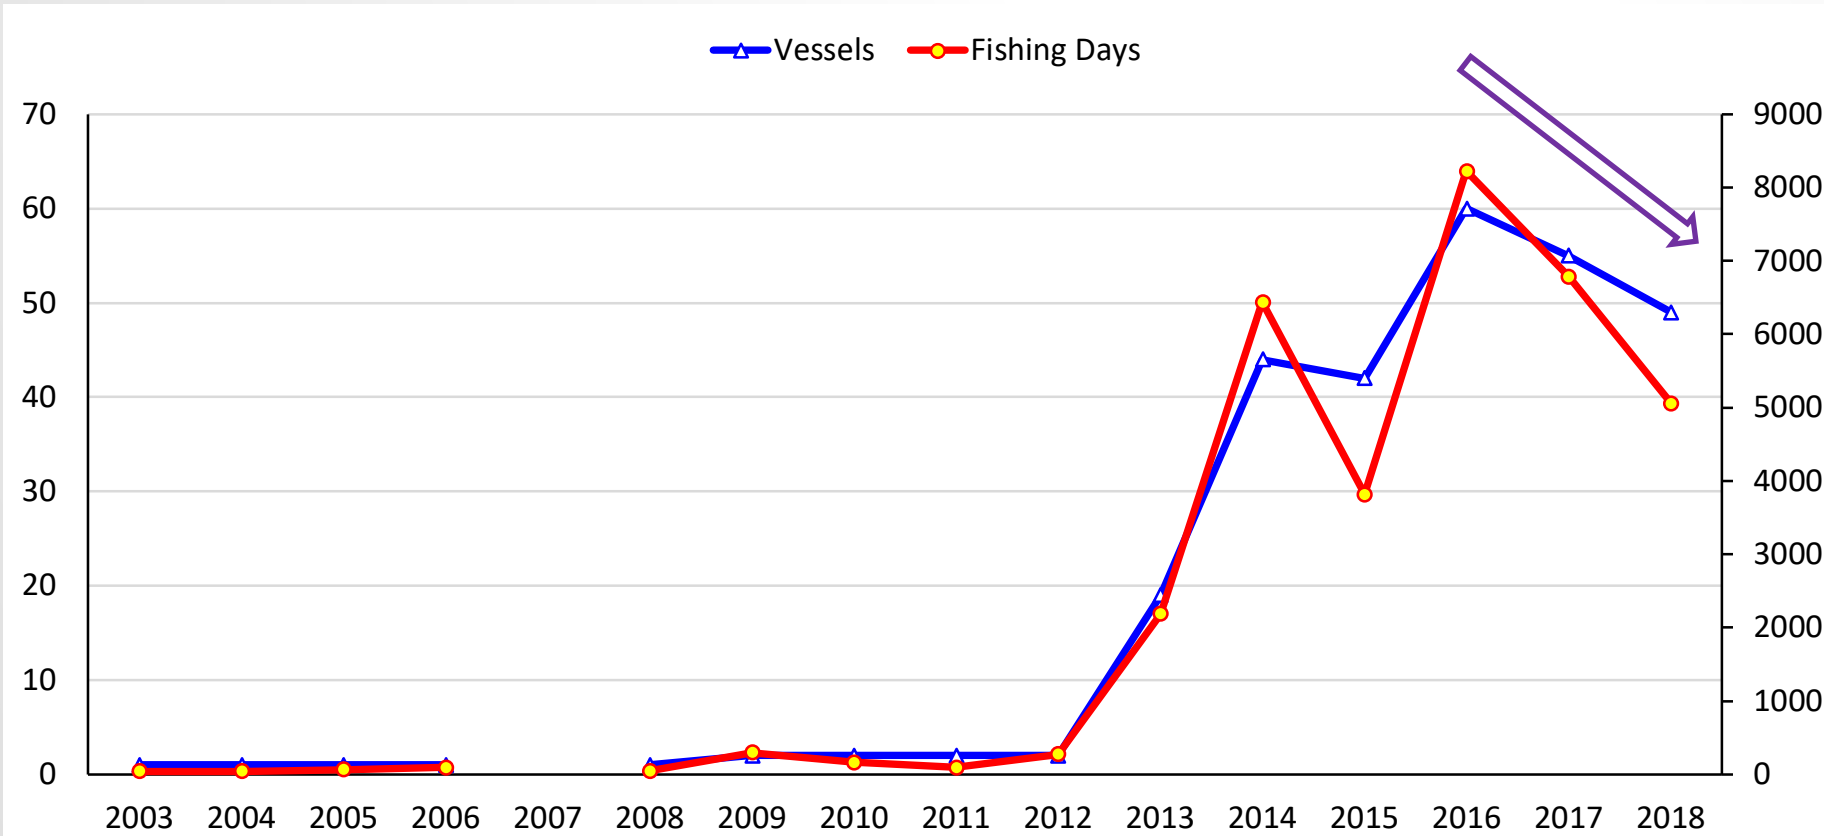

Pacific Saury Fishery in China

Main fishing season :

June to November

Catch (ton)

2018:

90338 t

2018:
49 vessels
5057 days

Thank you !