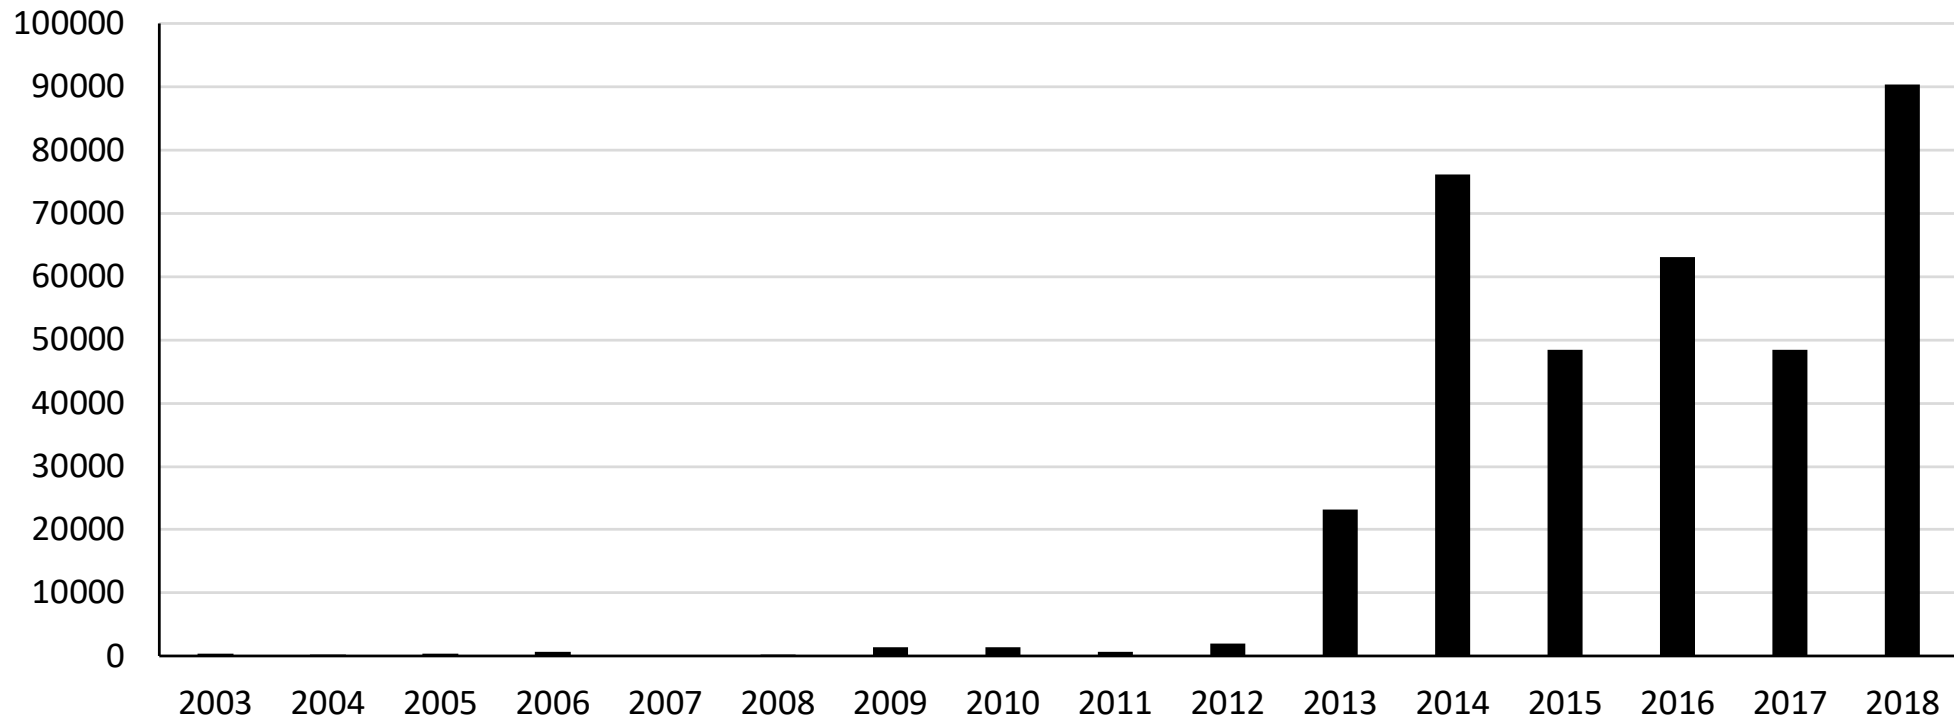

Pacific Saury Fishery in China

Main fishing season :

June to November

Catch (ton)

2018:

90338 t

2018:
49 vessels
5057 days

Thank you !